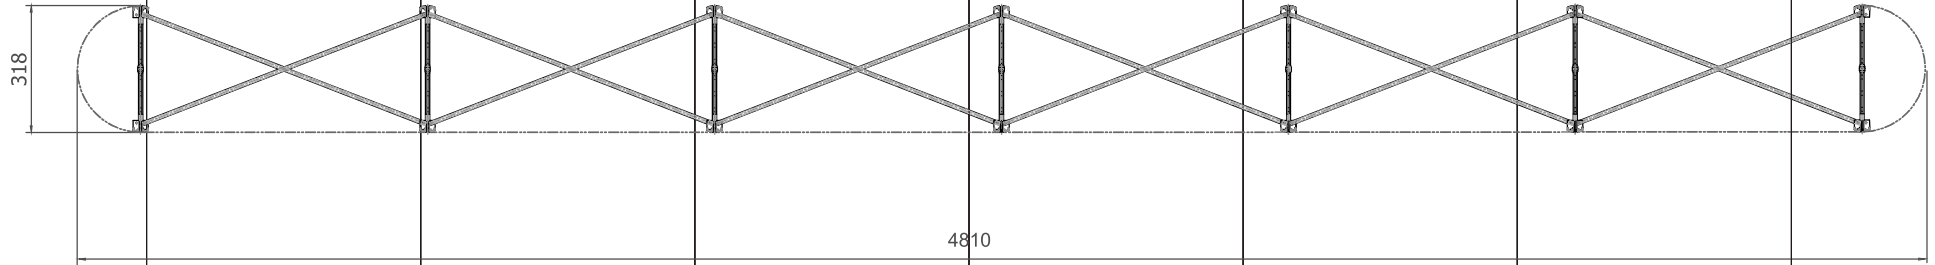

end cap panel

3x6 bannerwall straight

end cap panel

End Cap Panel = 720 x 2198mm -2 Off
Front Face Panels = 720 x 2198mm -6 Off
Back Face Panels = 720 x 2198mm -6 Off (if d/sided)

sizes subject to change without notice